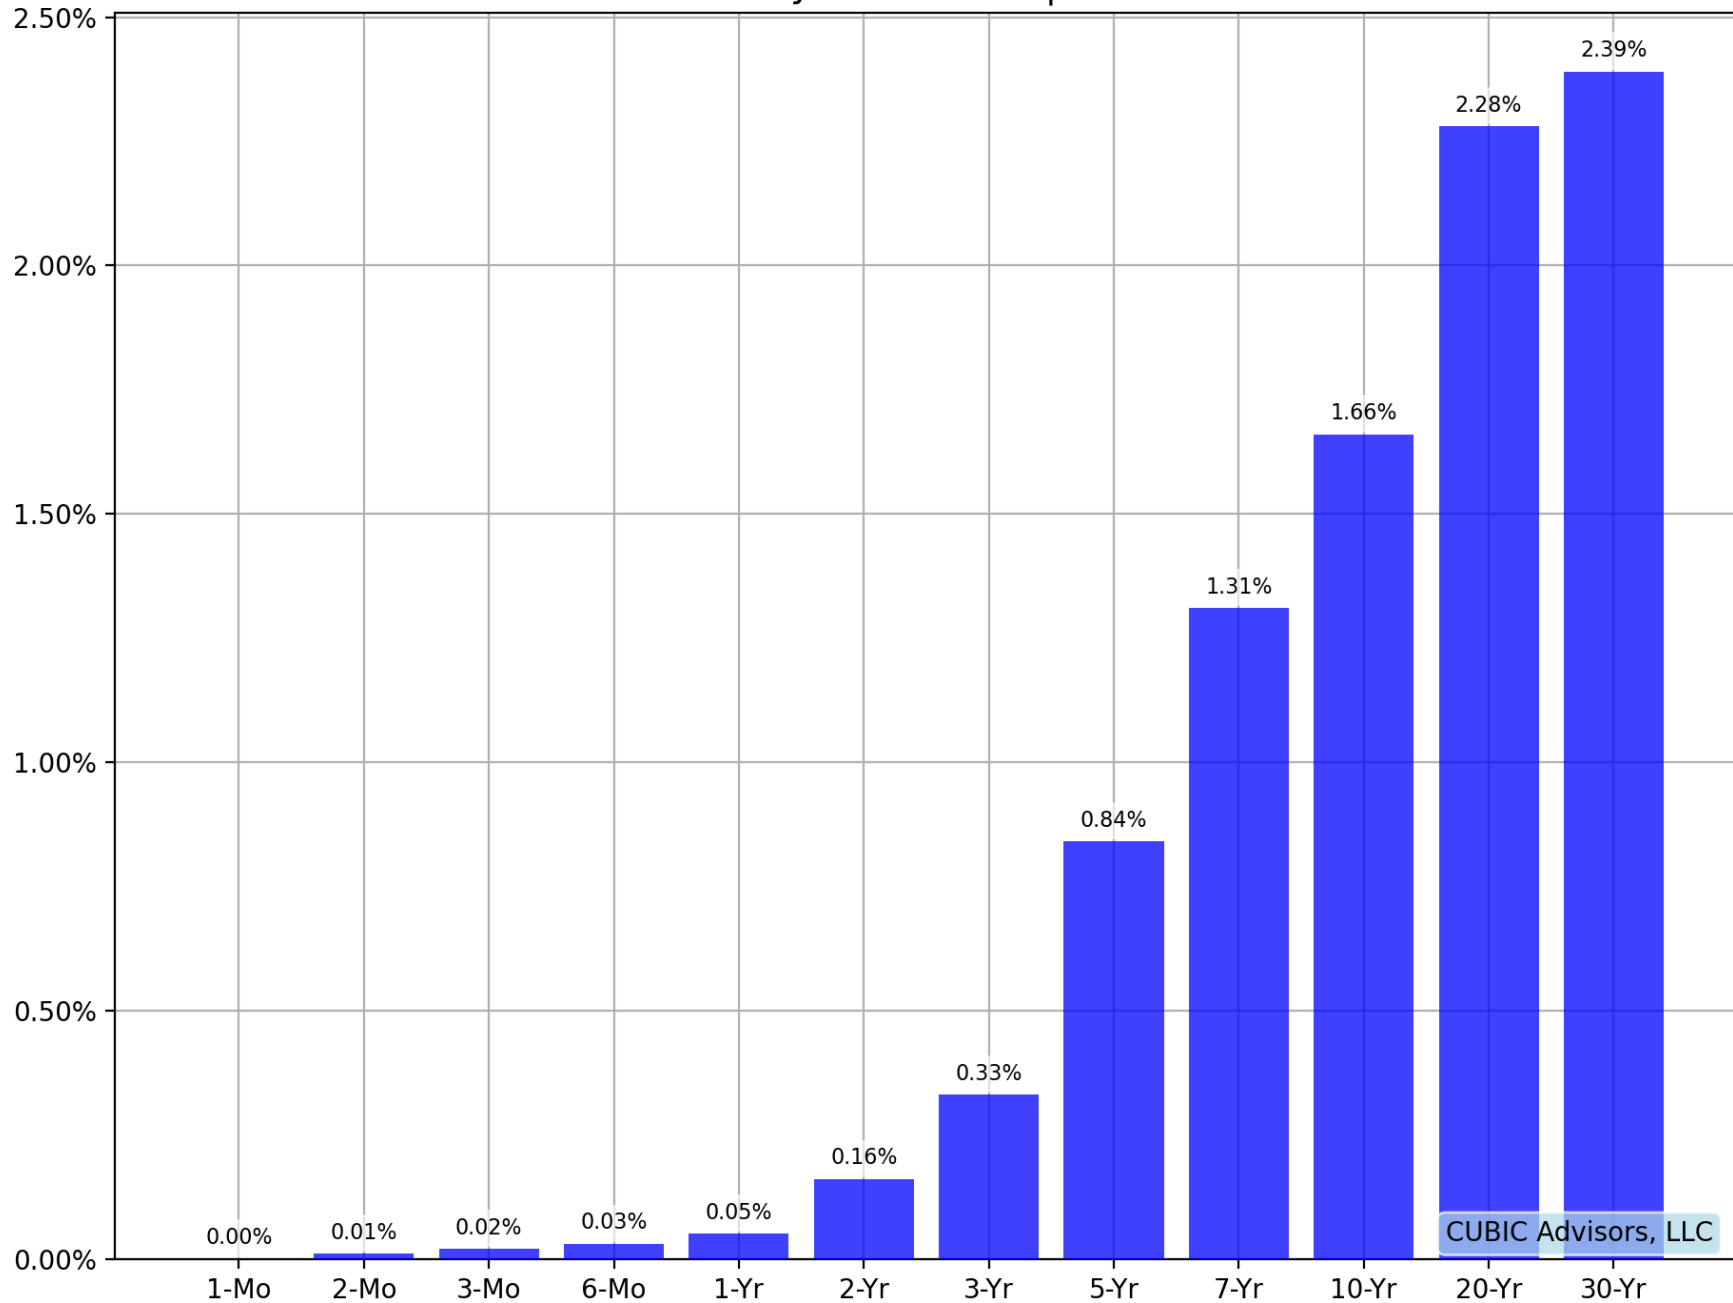

# U.S. Treasury Yield Curve | 05-13-2021

U.S. Treasury Yield Curve | 05-13-2021

CUBIC Advisors, LLC

*CUBIC Advisors, LLC is an investment advisory firm registered in the Commonwealth of Pennsylvania.*

*CUBIC Advisors, LLC is a limited liability company registered in the Commonwealth of Pennsylvania.*